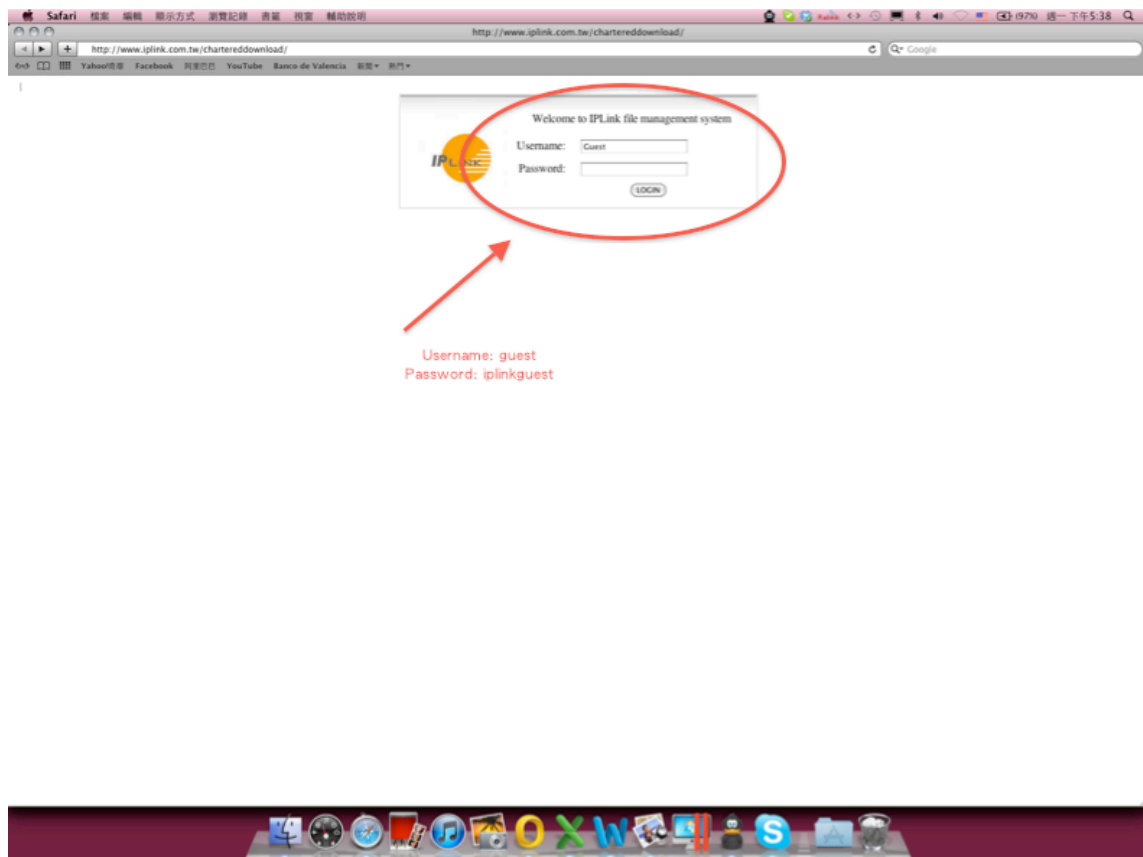

Users Guide for Download/Upload huge file FTP LINK

Step 3: username: guest
Password: iplinkguest